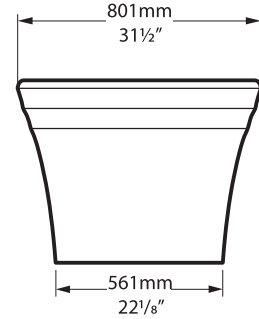

Front view

Side view

Section BB

Shown with K12/K40 waste kit

Section AA

Rim detail

*All measurements subject to +/-5% tolerance
*Overflow hole not drilled