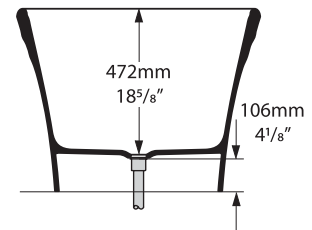

Front view

Side view

Section BB

Shown with K12/K40 waste kit

Section AA

Rim detail

*All measurements subject to +/-5% tolerance
*Overflow hole not drilled