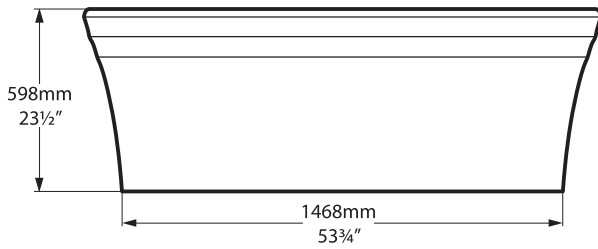

Front view

Side view

Section BB

Shown with K12/K40 waste kit

Section AA

Rim detail

*All measurements subject to +/-5% tolerance
*Overflow hole not drilled