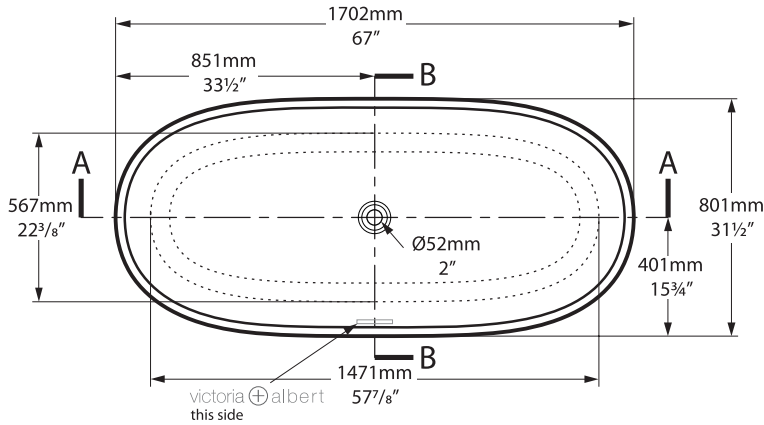

Front view

Side view

Section BB

Shown with K12/K40 waste kit

Section AA

Rim detail

*All measurements subject to +/-5% tolerance
*Overflow hole not drilled